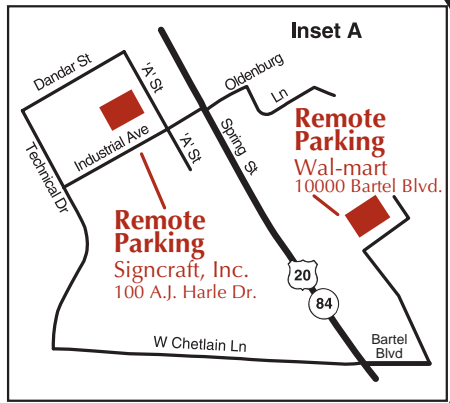

# COUNTRY FAIR Galena

**Inset A**

**Remote Parking**  
Wal-mart  
10000 Bartel Blvd.

**Remote Parking**  
Signcraft, Inc.  
100 A.J. Harle Dr.

**Remote Parking**  
Galena High School  
1206 N. Franklin St.

**Remote Parking**  
Recreation Park  
Field Street

**Grant Park**  
Country Fair

**Paid Parking**  
City of Galena  
Parking Lot  
across railroad tracks  
along Eastside Riverfront

**Handicap Parking**  
Limited: along Johnson Street

-  Galena Country Fair  
Grant Park, Galena, Illinois
-  Remote Parking  
Free parking with shuttle service
-  Paid Parking  
City of Galena parking lot
-  Handicapped Parking  
Limited: along Johnson Street
-  Footbridge
-  Galena River